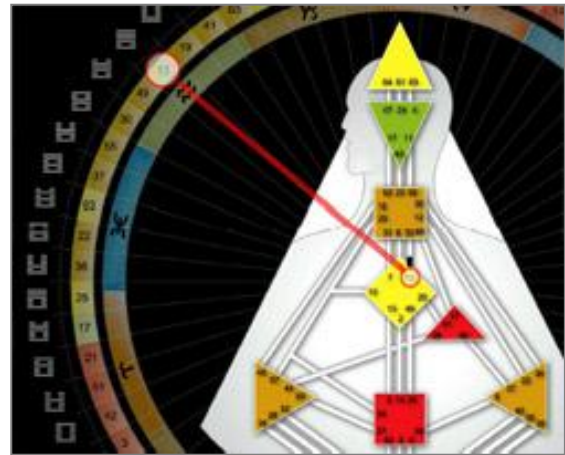

The outer wheel is divided into 64 partitions, which are derived from the 'I'Ching' and its 64 Hexagrams. This construct divides the wheel into genetic potentials.

In Human Design, planetary imprinting is classified according to a position in a Gate. Every position within the arc of that gate has value. A gate has an arc of 56 minutes, 15 seconds and each gate can be subdivided into Lines, Colors, Tones and Bases, giving 1080 unique points of value.

Human Design is truly the Science of Differentiation.

International Human Design School

The official gateway to education in Human Design

It is the **Rave BodyGraph** that transforms all these possibilities into the magic of a unique Individual Design.

The BodyGraph is truly new: An extraordinary map to individual transformation, it is a synthesis. The bodygraph is built on **Centers**, or energy/information hubs. The Centers are rooted in the Hindu-Brahmin Chakra System, which used form principle mastery in the age of the seven-centered being.

The connections between the Centers known in Design as '**Channels**' are from the Sephorith of Kabala and the Gates at either end of the Channels are from the I'Ching. It is the I'Ching **Gates** that are the key - through the Gates any activation of any position in the wheel can be translated to a position within the BodyGraph.