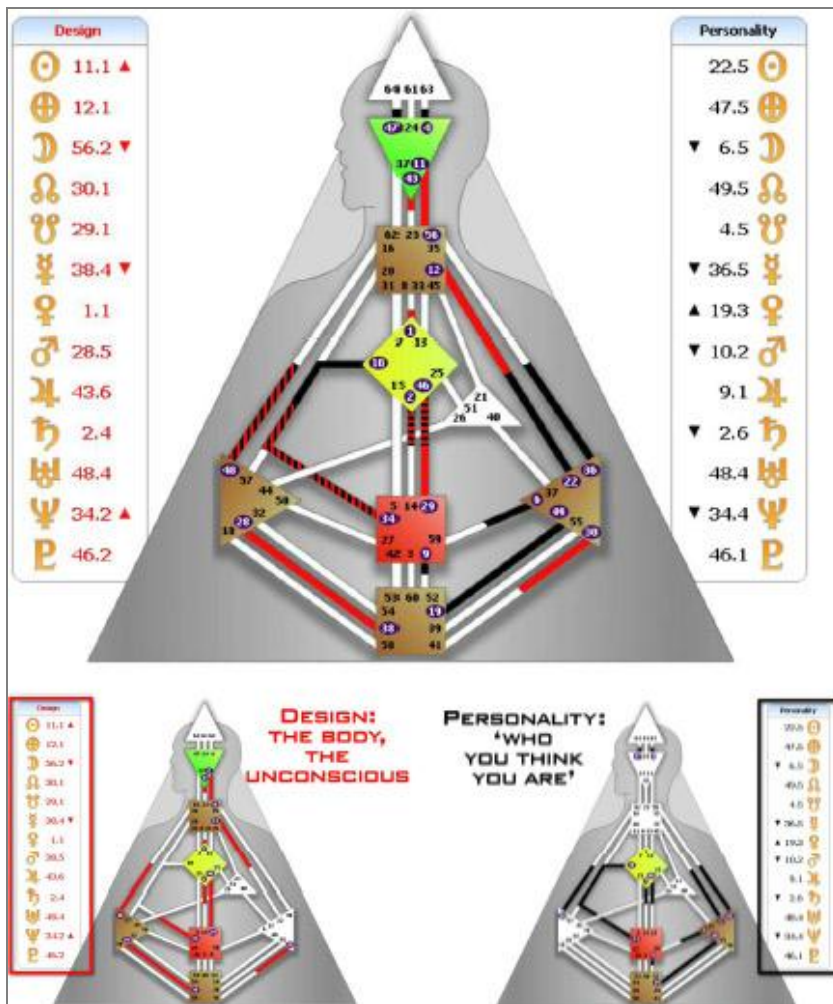

The two calculations in a Human Design chart display the imprint of each Crystal separately.

In the Rave Chart, you see two sets of data on either side of the BodyGraph.

On the right is the **Personality** data coded in black and on the left the **Design** data coded in red.

At conception, the fetus is endowed with a **Design Crystal** that manifests the evolving form and a **Magnetic Monopole** that maintains its unique integrity and destiny.

Only when the vehicle is ready does the **Personality Crystal** incarnate.

This event takes place exactly 88 degrees of the Sun's movement before birth, or approximately three months before the birth.