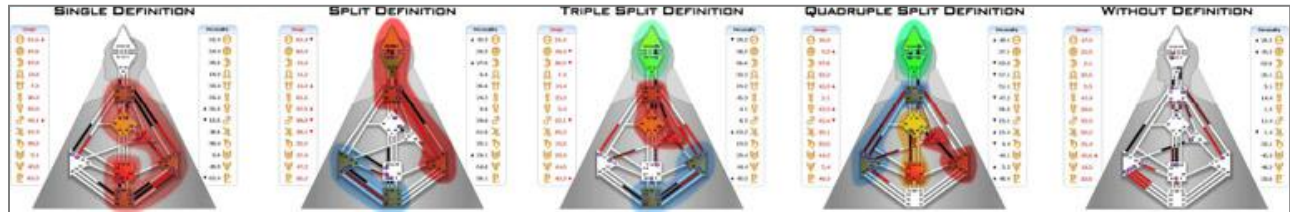

The database comes alive in the Rave BodyGraph, which is a map. Imagine that each Center is a community and these communities are connected by roads and tunnels. The roads in black are what is conscious and the tunnels in red are what is unconscious. When Centers are connected to each other, when the Gates at either end of the Channel are activated, a Definition is formed. A Definition is what throughout the life will be reliable and consistent.

Human Design is the Science of Differentiation. There are endless numbers of possibilities in the way in which BodyGraphs are configured.

There are four different kinds of **Definition**:

- **Single**, which forms a continuous connection
- **Split** definition, where two areas of definition are separate from each other
- **Triple split** definition, with three separated areas
- and the rare **quadruple split** definition, with four separate areas

International Human Design School

The official gateway to education in Human Design

Finally, there are those without definition. Most importantly Definition, or no Definition, leads to the core of Human Design knowledge and its value to you, as **Type**.