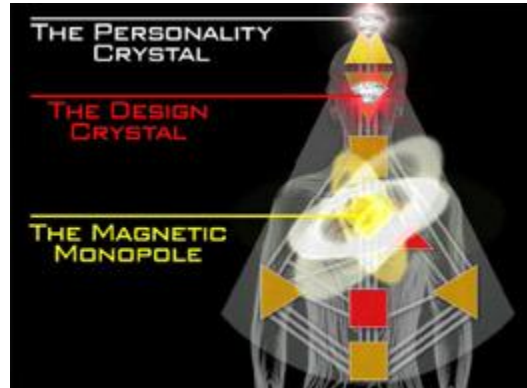

The Neutrino Ocean, produced by all the living stars, is filtered by the Crystals of Consciousness. Every living thing is endowed

with two crystals of consciousness: The Design crystal, an aspect of the original Yin, that transforms the neutrino data into the body and the life - and the Personality Crystal, an aspect of the original Yang that transforms the neutrino data into the potential of self-reflected consciousness.

What binds the Biverse together binds us as well, which is the third and crucial element in the structure of a nine-centered being, the Magnetic Monopole.

International Human Design School

The official gateway to education in Human Design

In our Design these three elements have specific locations within the body.

The **Magnetic Monopole** sits in the sternum and holds us together in the illusion of our Separateness and gives us our direction for life.

The **Design Crystal** sits within the skull and is the intelligence that operates and maintains the body.

The **Personality Crystal** sits above the scalp and is the intelligence we recognize as ‘who we think we are.’