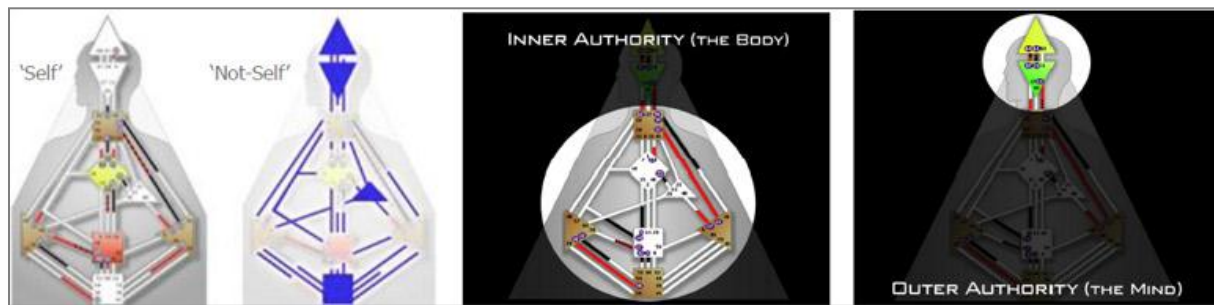

The connections between the Centers known in Design as '**Channels**' are from the Sephorith of Kabala and the Gates at either end of the Channels are from the I'Ching. It is the I'Ching **Gates** that are the key - through the Gates any activation of any position in the wheel can be translated to a position within the BodyGraph.

The official gateway to education in Human Design

Each open center has a not-self strategy that directly impacts mental decision making. For the majority of Human Beings, their minds are conditioned by their openness and this distorts their decision making.

A mind absorbed in the machinations of survival will always withhold some truth in its attempt to control its future. We are not here to be absorbed in survival consciousness. Your Strategy aligns your life to the correct geometry, eliminates resistance and offers the great challenge of awareness to your Personality.